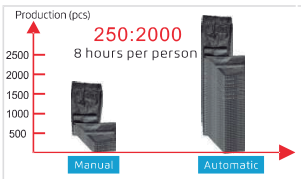

JK-T5878-68B/78

Automatic Pocket Welting Machine
Full-automatic; Programmable

High output

For different kinds of pocket

Automatic collective device

Easy to adjust; Precisely cutting

Model	Application	Needle	Stitch No.	Thread No.	Needle Gauge (mm)	Pocket Size (mm)	Max. Speed (s.p.m)	Volume (mm)	Weight (kg)
JK-T5878-68B	Straight Pocket	MTx190 14#-18#	2	3	8-20	18-220	3000	1600×1100×1500	240/350
JK-T5878-78	Slant Pocket	DPx17 14#-18#	2	3	8-20	18-220	3000	1600×1100×1500	240/350