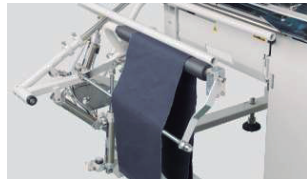

JK-T5878-68B/78

Automatic Pocket Welting Machine
Full-automatic; Programmable

High output

For different kinds of pocket

Automatic collective device

Easy to adjust; Precisely cutting

Model	Application	Needle	Stitch No.	Thread No.	Needle Gauge (mm)	Pocket Size (mm)	Max. Speed (s.p.m)	Volume (mm)	Weight (kg)
JK-T5878-68B	Straight Pocket	MTx190 14#-18#	2	3	8-20	18-220	3000	1600×1100×1500	240/350
JK-T5878-78	Slant Pocket	DPx17 14#-18#	2	3	8-20	18-220	3000	1600×1100×1500	240/350